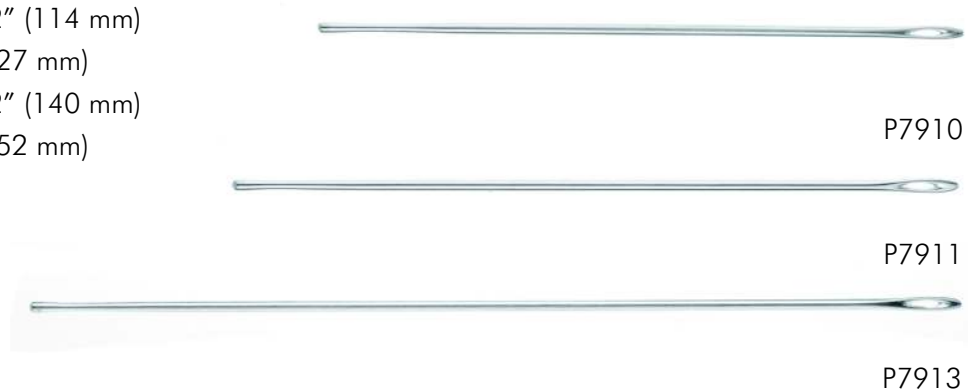

East Grinstead Pattern Fascia-Lata Temporalis Needle

P8414

Catalog# Description Length

P0810 Stainless Steel 8 1/2" (216 mm)

P0810

Holdsworth Cleft Palate Needle

Catalog#	Description	Length
P0814	Acute Curve	6" (152 mm)
P0816	Gentle Curve	6" (152 mm)

Kelsey Fry's Bone Awl

P0816

Catalog#	Description	Length
P1786	Straight with "Eye" for Wire	6" (152 mm)
P1788	Curved with "Eye" for Wire	7" (178 mm)

P1788

Bowman Double End Probe

Catalog#	Description	Length
P7901	Individual, Sterling Silver, Sizes 0000 & 000	5 1/8" (131 mm)
P7902	Individual, Sterling Silver, Sizes 00 & 0	5 1/8" (131 mm)
P7903	Individual, Sterling Silver, Sizes 1 & 2	5 1/8" (131 mm)
P7904	Individual, Sterling Silver, Sizes 3 & 4	5 1/8" (131 mm)
P7905	Individual, Sterling Silver, Sizes 5 & 6	5 1/8" (131 mm)
P7906	Individual, Sterling Silver, Sizes 7 & 8	5 1/8" (131 mm)
P7900	Set of 6	

Probe with Eye

Catalog#	Length
P7910	4 1/2" (114 mm)
P7911	5" (127 mm)
P7912	5 1/2" (140 mm)
P7913	6" (152 mm)

Bowman Lachrymal Probe

Catalog#	Description	Length
P0700	Set of Four	4 3/4" (121 mm)

Worst Pigtail Probe

P0700

Catalog#	Description	Length
P4739HK	With Hook and a Spiraled Probe	6" (152 mm)
P4739HL	With Hole and Silicone Cannula	6" (152 mm)
P4740	Spare Silicone Tubing for P4739HK & HL	

P4739HK

P4739HL

Malleable Suture Passer