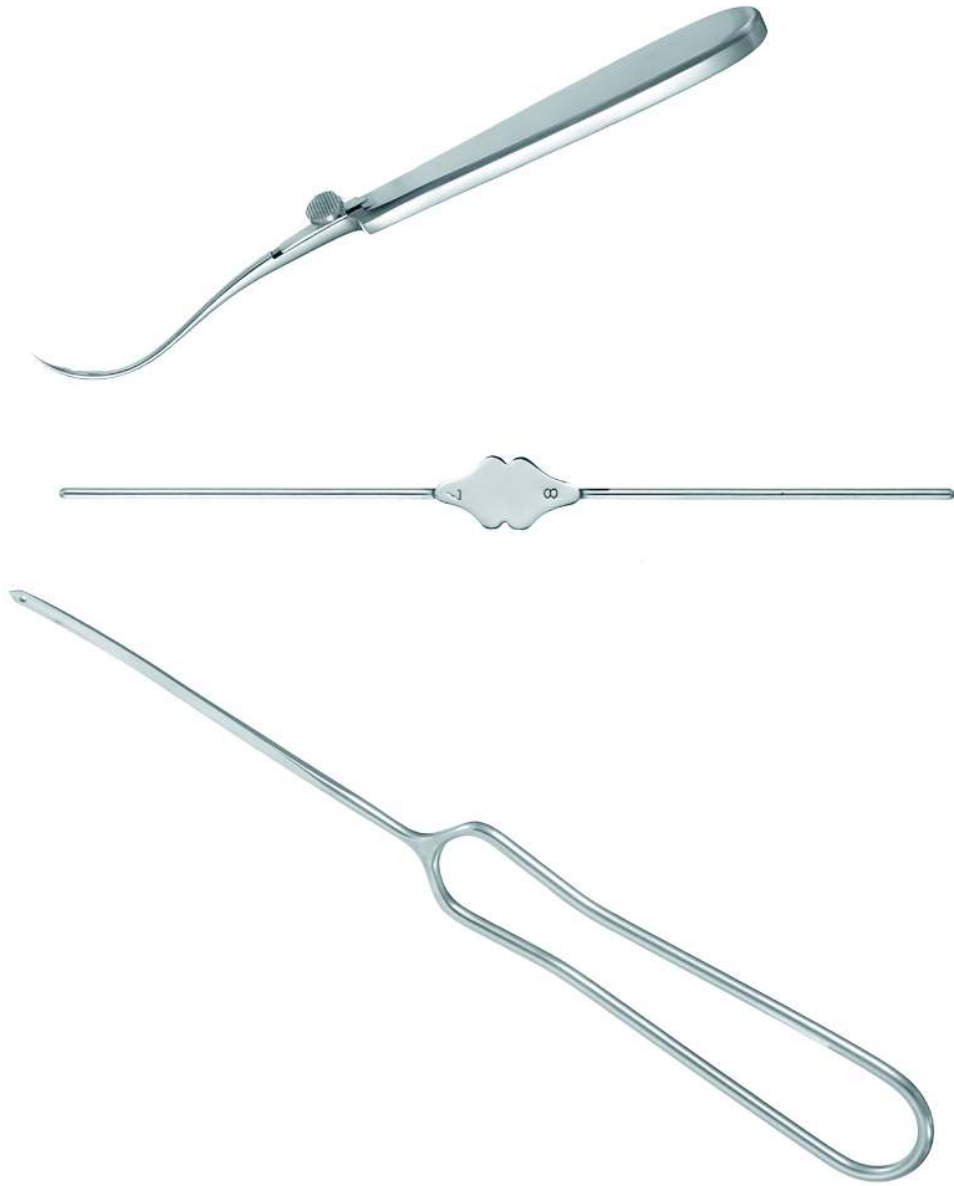

Needles, Probes, and Passers

Needles, Probes, and Passers

Little Imbrications (Trocar) Needle

Catalog# Length

P0695 5" (127 mm)

Framer Tendon Passing Needle

P0695

Catalog# Description Length

P4481 With Eye 5 1/2" (140 mm)
P4482 Oval Tube with Loop Wire 4 3/4" (121 mm)

Reverdin Suture Needle

P4481

Catalog# Description Length

P4450 No. 1 Curve 5 3/4" (146 mm)
P4451 No. 2 Curve 5 3/4" (146 mm)
P4452 No. 3 Curve 5 3/4" (146 mm)
P4453 No. 4 Curve 5 3/4" (146 mm)
P8411 No. 1 Curve 7 1/2" (191 mm)
P8412 No. 2 Curve 7 1/2" (191 mm)
P8413 No. 3 Curve 7 1/2" (191 mm)
P8414 No. 4 Curve 7 1/2" (191 mm)

East Grinstead Pattern Fascia-Lata Temporalis Needle

P8414

Catalog# Description Length

P0810 Stainless Steel 8 1/2" (216 mm)

P0810

Holdsworth Cleft Palate Needle

Catalog#	Description	Length
P0814	Acute Curve	6" (152 mm)
P0816	Gentle Curve	6" (152 mm)

Kelsey Fry's Bone Awl

P0816

Catalog#	Description	Length
P1786	Straight with "Eye" for Wire	6" (152 mm)
P1788	Curved with "Eye" for Wire	7" (178 mm)

P1788

Bowman Double End Probe

Catalog#	Description	Length
P7901	Individual, Sterling Silver, Sizes 0000 & 000	5 1/8" (131 mm)
P7902	Individual, Sterling Silver, Sizes 00 & 0	5 1/8" (131 mm)
P7903	Individual, Sterling Silver, Sizes 1 & 2	5 1/8" (131 mm)
P7904	Individual, Sterling Silver, Sizes 3 & 4	5 1/8" (131 mm)
P7905	Individual, Sterling Silver, Sizes 5 & 6	5 1/8" (131 mm)
P7906	Individual, Sterling Silver, Sizes 7 & 8	5 1/8" (131 mm)
P7900	Set of 6	