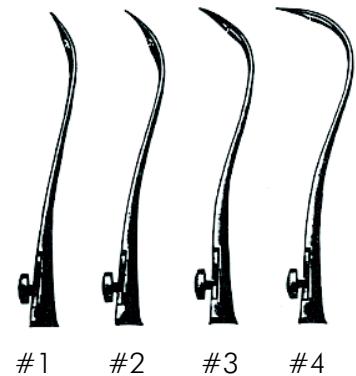

Needles, Probes, and Passers

Needles, Probes, and Passers

Little Imbrications (Trocar) Needle

Catalog# Length

P0695 5" (127 mm)

Framer Tendon Passing Needle

P0695

Catalog# Description Length

P4481 With Eye 5 1/2" (140 mm)
P4482 Oval Tube with Loop Wire 4 3/4" (121 mm)

Reverdin Suture Needle

P4481

Catalog# Description Length

P4450 No. 1 Curve 5 3/4" (146 mm)
P4451 No. 2 Curve 5 3/4" (146 mm)
P4452 No. 3 Curve 5 3/4" (146 mm)
P4453 No. 4 Curve 5 3/4" (146 mm)
P8411 No. 1 Curve 7 1/2" (191 mm)
P8412 No. 2 Curve 7 1/2" (191 mm)
P8413 No. 3 Curve 7 1/2" (191 mm)
P8414 No. 4 Curve 7 1/2" (191 mm)

East Grinstead Pattern Fascia-Lata Temporalis Needle

P8414

Catalog# Description Length

P0810 Stainless Steel 8 1/2" (216 mm)

P0810

Holdsworth Cleft Palate Needle

Catalog#	Description	Length
P0814	Acute Curve	6" (152 mm)
P0816	Gentle Curve	6" (152 mm)

Kelsey Fry's Bone Awl

P0816

Catalog#	Description	Length
P1786	Straight with "Eye" for Wire	6" (152 mm)
P1788	Curved with "Eye" for Wire	7" (178 mm)

P1788

Bowman Double End Probe

Catalog#	Description	Length
P7901	Individual, Sterling Silver, Sizes 0000 & 000	5 1/8" (131 mm)
P7902	Individual, Sterling Silver, Sizes 00 & 0	5 1/8" (131 mm)
P7903	Individual, Sterling Silver, Sizes 1 & 2	5 1/8" (131 mm)
P7904	Individual, Sterling Silver, Sizes 3 & 4	5 1/8" (131 mm)
P7905	Individual, Sterling Silver, Sizes 5 & 6	5 1/8" (131 mm)
P7906	Individual, Sterling Silver, Sizes 7 & 8	5 1/8" (131 mm)
P7900	Set of 6	